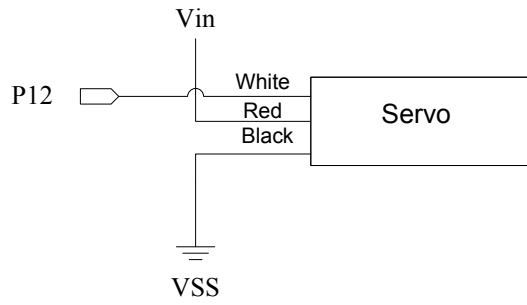

Boe-Bot with Photo/Temp Sensor

Piezospeaker

Right Wheel

Left Wheel

IR Emitter Right

IR Emitter Left

IR Detector Left

Temperature Probe